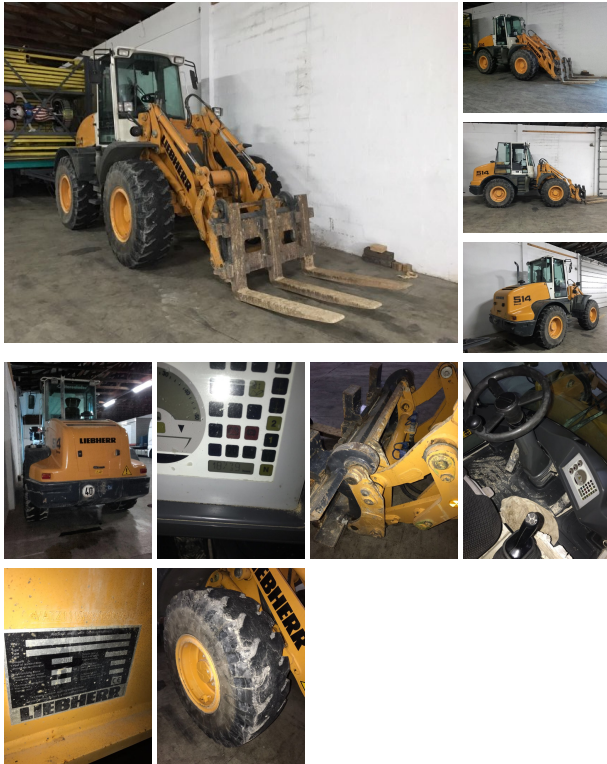

LIEBHERR L514 4x4 STEREO WHEEL LOADER

GENERAL INFORMATION

Type	Wheeled loader
Make	Liebherr
Date of 1st registration	2011
Mileage	18739 mth
Horsepower	72 kW
Axles	4x4
Color	yellow
VIN	VATZ1115PZB028115

MASS & CAPACITY

Empty weight	10500 kg
--------------	----------

ADDITIONAL INFO

no description of this product has been added